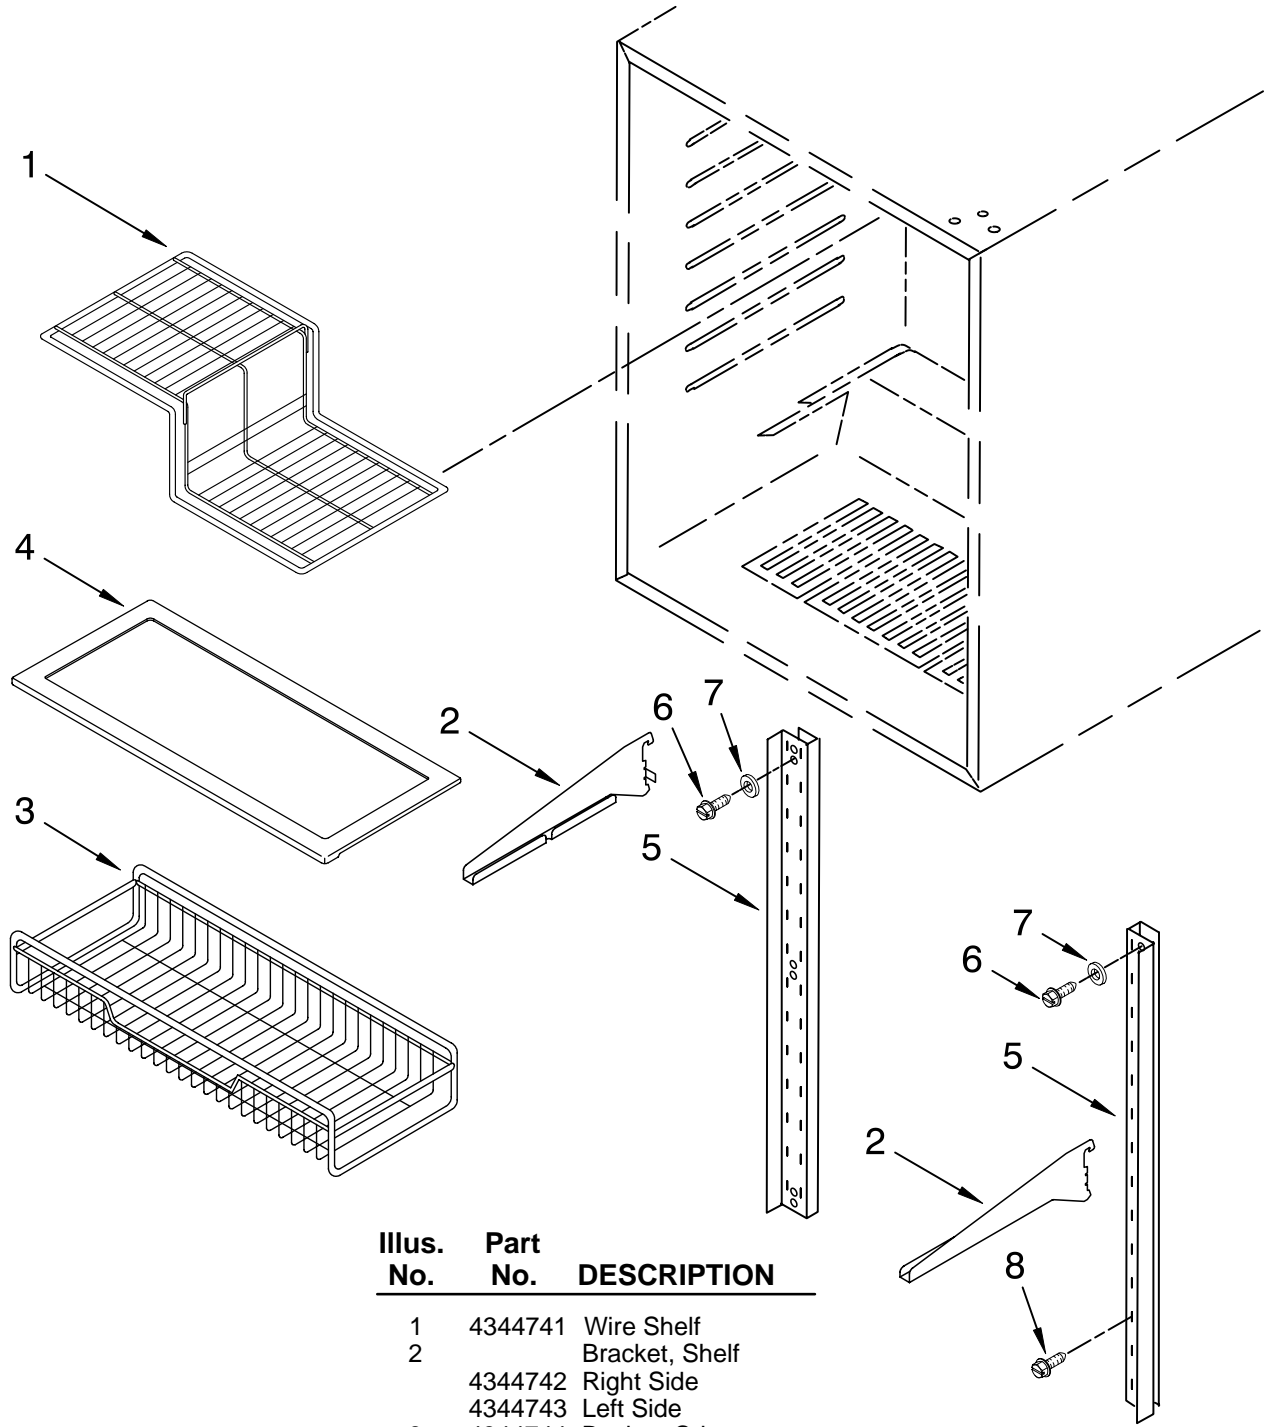

# CABINET PARTS

For Models: KURO24RSBX01

(Black)

Illus. No.	Part No.	DESCRIPTION	Illus. No.	Part No.	DESCRIPTION	Illus. No.	Part No.	DESCRIPTION
1		Literature Parts	12		Frame, Side	24	4344824	Clip, Harness
	4344903	Energy Guide		4344769	Left Side	25	4344822	Harness, Wire
	2300275	Use & Care Guide		4344770	Right Side	26	4344827	Screw
	4344902	Wiring Diagram	13	4344771	Bracket, Grille	27	4344792	Thermal Fuse
2		Cabinet (Not A Service Part)	14	4344876	Evaporator Fan Assembly	28	4344793	Screw
3	4344739	Lens, Light	15	4344766	Thermostat	29	4344791	Screw
4	4344740	Bulb, Light	16	4344768	Knob, Thermostat	30	4344783	Fan Blade
5	4344746	Heater, Defrost	17	4344767	Switch, Plunger	31	4344878	Screw
6	4344747	Heat Shield	18	4344826	Screw	32	4344865	Evaporator Fan Motor
7	4344761	Grille	19	4344797	Screw	33	4344877	Harness, Wire
8	4344762	Plate, Bottom	20	4344819	Clip, Grille	34	4344832	Screw, Ground
9	4344763	Foot, Leveling	21	4344825	Screw	35	4344778	Grommet, Fan Motor
10	4344764	Brace, Support	22	4344823	Seal	36	4344899	Bracket, Motor
11	4344765	Control Box	23		Frame, Support	37		Evaporator (Not Serviced)
				4344821	Right			
				4344820	Left			

# SHELF PARTS

For Models: KURO24RSBX01  
(Black)

Illus. No.	Part No.	DESCRIPTION
1	4344741	Wire Shelf
2	4344742	Bracket, Shelf
	4344743	Right Side
	4344744	Left Side
3	4344744	Basket, Crisper
4	4344745	Shelf, Crisper
5	4344748	Ladder, Shelf
	4344749	Left Side
	4344749	Right Side
6	4344794	Screw
7	4344795	Washer
8	W10162986	Screw-W/Washer